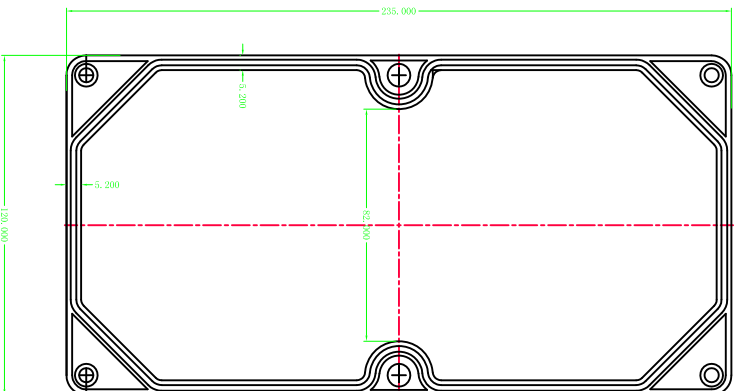

CHINA	

DETAILED LIST	UNIT	QTY	UNIT PRICE	TOTAL PRICE
RESISTANCE CABLE 6x 0.2	M	1		
Ø6 ±0.02	PC	4		
M3 ±0.05	PC	4		
ABS				
TITLE				
DRAWING NO. CN716				
DATE				
DRAWN BY				
CHECKED BY				
SCALE : 1:1				
SHEET 1 OF 1				