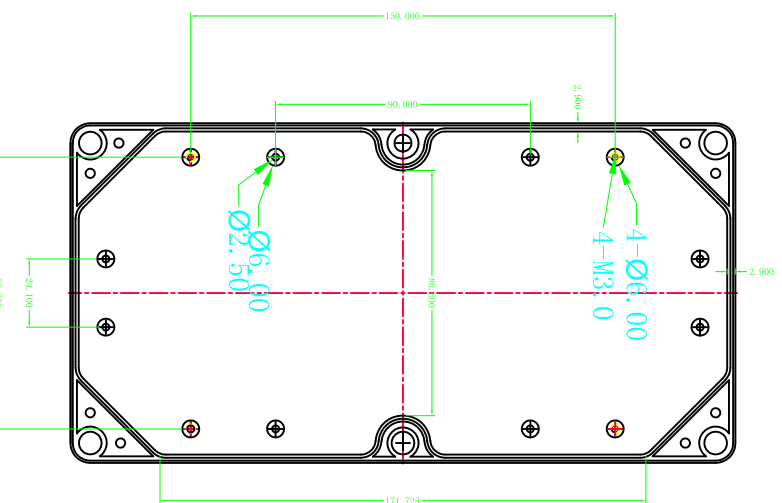

CHINA	

DETAILED LIST	UNIT	QTY	UNIT PRICE	TOTAL PRICE
RESISTANCE CABLE 6x 0.2	M	1		
Ø6 ±0.02	PC	4		
M3 ±0.05	PC	4		
ABS				
TITLE				
DRAWING NO. CN716				
DATE				
DRAWN BY				
CHECKED BY				
SCALE : 1:1				
SHEET 1 OF 1				