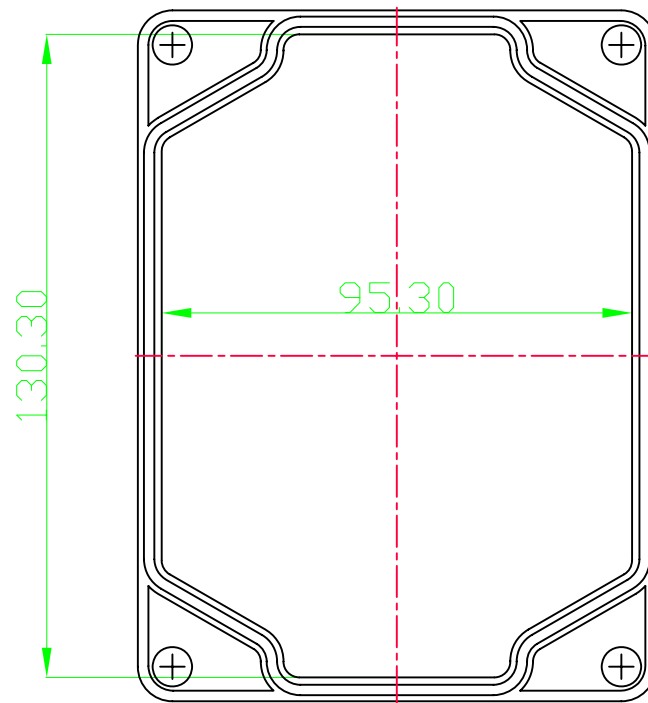

| | |
|--|------|
| | CHKD |
| | |

| | | | | | |
|----------------------------|---|-----------------------|---------------|----------------------------------|---|
| ← (mm) → | | CHKD zhongjoe | DATE 01/12/09 | Chinaenclosure ??????? | CHINA ENCLOSURE WWW.CHINA-ENCLOSURE.COM |
| TOLERANCES EXCEPT AS NOTED | | MFD SUNNY | DATE 01/16/09 | | |
| MM | | APPVL | DATE | TITLE CN706 | |
| .0 ± 0.2 | ± | | | | |
| .00 ± 0.1 | ± | MATERIAL : ABS | | DRAWING NO. /PART NO. | |
| .000 ± 0.05 | ± | QT'Y : | | | |
| ANGLES ± 5° | | FINISH: | | SIZE A4 | |
| | | SCALE : 1:1 | | | |
| THIRD ANGLE PROJECTION | | DO NOT SCALE DRAWING | | SHEET 1 OF 1 | |