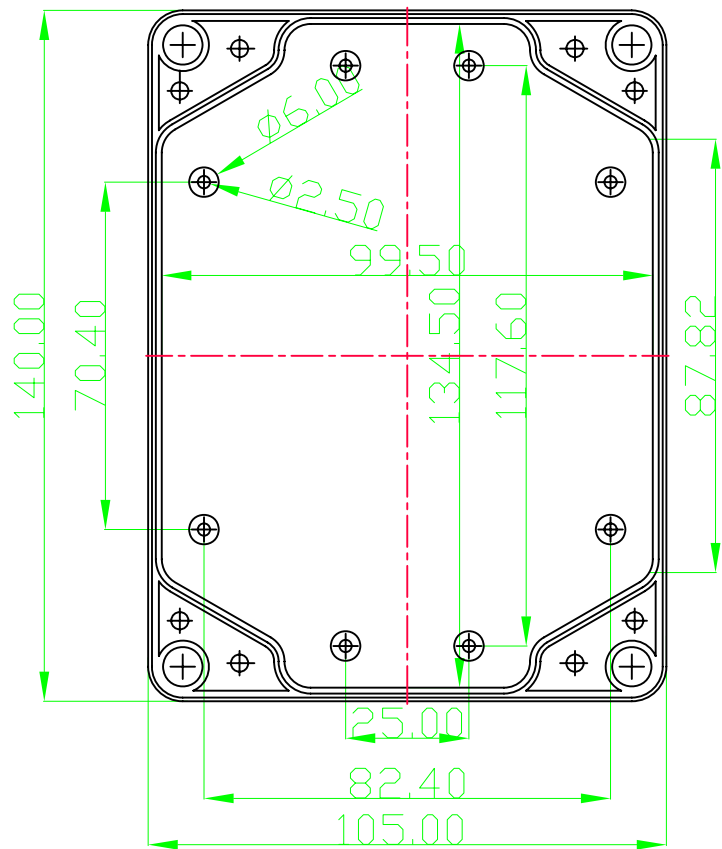

| | |
|--|------|
| | CHKD |
| | |

| | | | | | |
|----------------------------|---|-----------------------|---------------|----------------------------------|---|
| ← (mm) → | | CHKD zhongjoe | DATE 01/12/09 | Chinaenclosure ??????? | CHINA ENCLOSURE WWW.CHINA-ENCLOSURE.COM |
| TOLERANCES EXCEPT AS NOTED | | MFD SUNNY | DATE 01/16/09 | | |
| MM | | APPVL | DATE | TITLE CN706 | |
| .0 ± 0.2 | ± | | | | |
| .00 ± 0.1 | ± | MATERIAL : ABS | | DRAWING NO. /PART NO. | |
| .000 ± 0.05 | ± | QT'Y : | | | |
| ANGLES ± 5° | | FINISH: | | SIZE A4 | |
| | | SCALE : 1:1 | | | |
| THIRD ANGLE PROJECTION | | DO NOT SCALE DRAWING | | SHEET 1 OF 1 | |