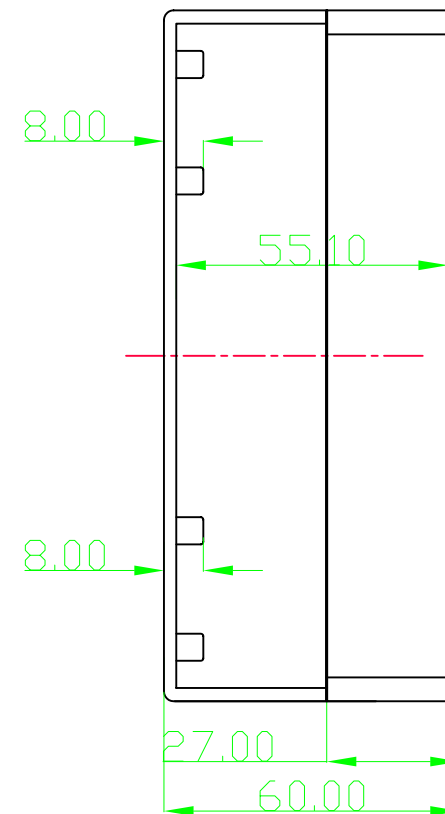

| | |
|--|------|
| | CHKD |
| | |

| | | | | | |
|----------------------------|---|-----------------------|---------------|----------------------------------|---|
| ← (mm) → | | CHKD zhongjoe | DATE 01/12/09 | Chinaenclosure ??????? | CHINA ENCLOSURE WWW.CHINA-ENCLOSURE.COM |
| TOLERANCES EXCEPT AS NOTED | | MFD SUNNY | DATE 01/16/09 | | |
| MM | | APPVL | DATE | TITLE CN706 | |
| .0 ± 0.2 | ± | | | | |
| .00 ± 0.1 | ± | MATERIAL : ABS | | DRAWING NO. /PART NO. | |
| .000 ± 0.05 | ± | QT'Y : | | | |
| ANGLES ± 5° | | FINISH: | | SIZE A4 | |
| | | SCALE : 1:1 | | | |
| THIRD ANGLE PROJECTION | | DO NOT SCALE DRAWING | | SHEET 1 OF 1 | |