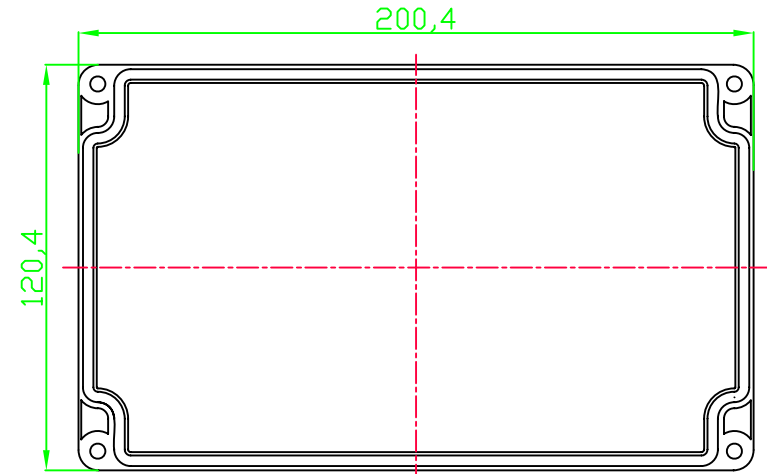

HOUSING

COVER

Assembly

← (mm) →		CHKD zhongjoe	DATE 01/12/01	CHINA ENCLOSURE 赛诺模具壳体 WWW.CHINA-ENCLOSURE.COM	
TOLERANCES EXCEPT AS NOTED		MFD SUNNY	DATE 01/16/01		
MM	±	APPVL	DATE	TITLE CN628	
.0 ± 0.2	±	MATERIAL : ABS			
.00 ± 0.1	±	QT'Y :		DRAWING NO.	SIZE
.000 ± 0.05	±	FINISH:		/PART NO.	A4
ANGLES ± 5°		SCALE : 1:1		DO NOT SCALE DRAWING	REV
THIRD ANGLE PROJECTION		SHEET 1		OF 1	REV2